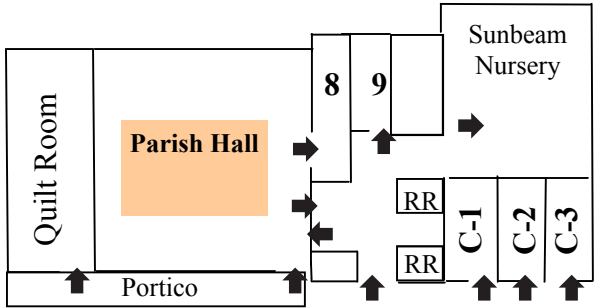

**St. Bartholomew's
Campus Map
858-487-2159**

Ramp to Columbarium →

Upper Parking Area
Restricted Parking and Handicapped

Patio & Gathering Area

C1 Thrift Shop

Main Church Entrance

**Sunday School meets in the
Education Building,
And C2 and C3**