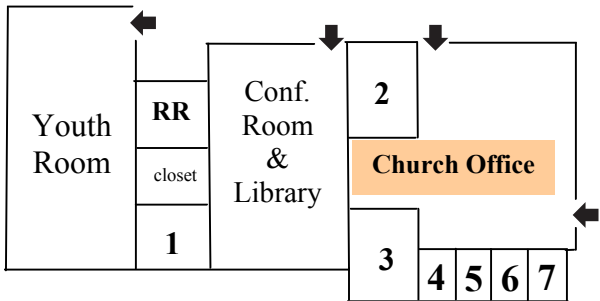

**St. Bartholomew's
Campus Map
858-487-2159**

Ramp to Columbarium →

Upper Parking Area
Restricted Parking and Handicapped

Patio & Gathering Area

C1 Thrift Shop

Main Church Entrance

**Sunday School meets in the
Education Building,
And C2 and C3**

Locator Key:

- RR Restrooms
- 1. Associate Rector for Pastoral Care
- 2. Work Room
- 3. Rectors Office
- 4. Associate Rector
- 5. Assistant to the Rector & The Deacon
- 6. Parish Administrator
- 7. Accounting Office
- 8. Kitchen
- 9. Sexton's Office
- 10. Acolyte Room
- 11. Priests Vestry
- 12. Working Sacristy