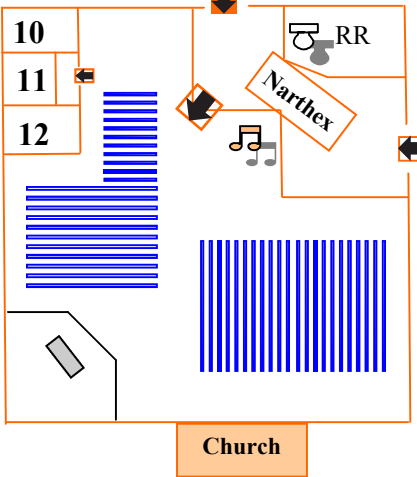

**St. Bartholomew's
Campus Map
858-487-2159**

Ramp to Columbarium →

Upper Parking Area
Restricted Parking and Handicapped

Patio & Gathering Area

C1 Thrift Shop

Main Church Entrance

**Sunday School meets in the
Education Building,
And C2 and C3**

Locator Key:

- RR Restrooms
- 1. Associate Rector for Pastoral Care
- 2. Work Room
- 3. Rectors Office
- 4. Associate Rector
- 5. Assistant to the Rector & The Deacon
- 6. Parish Administrator
- 7. Accounting Office
- 8. Kitchen
- 9. Sexton's Office
- 10. Acolyte Room
- 11. Priests Vestry
- 12. Working Sacristy